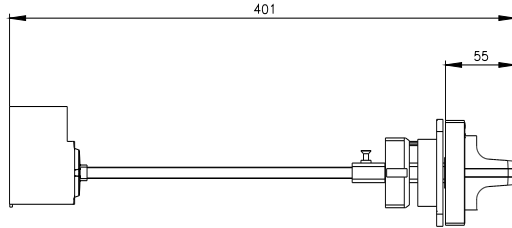

last modified:

4/3/2025